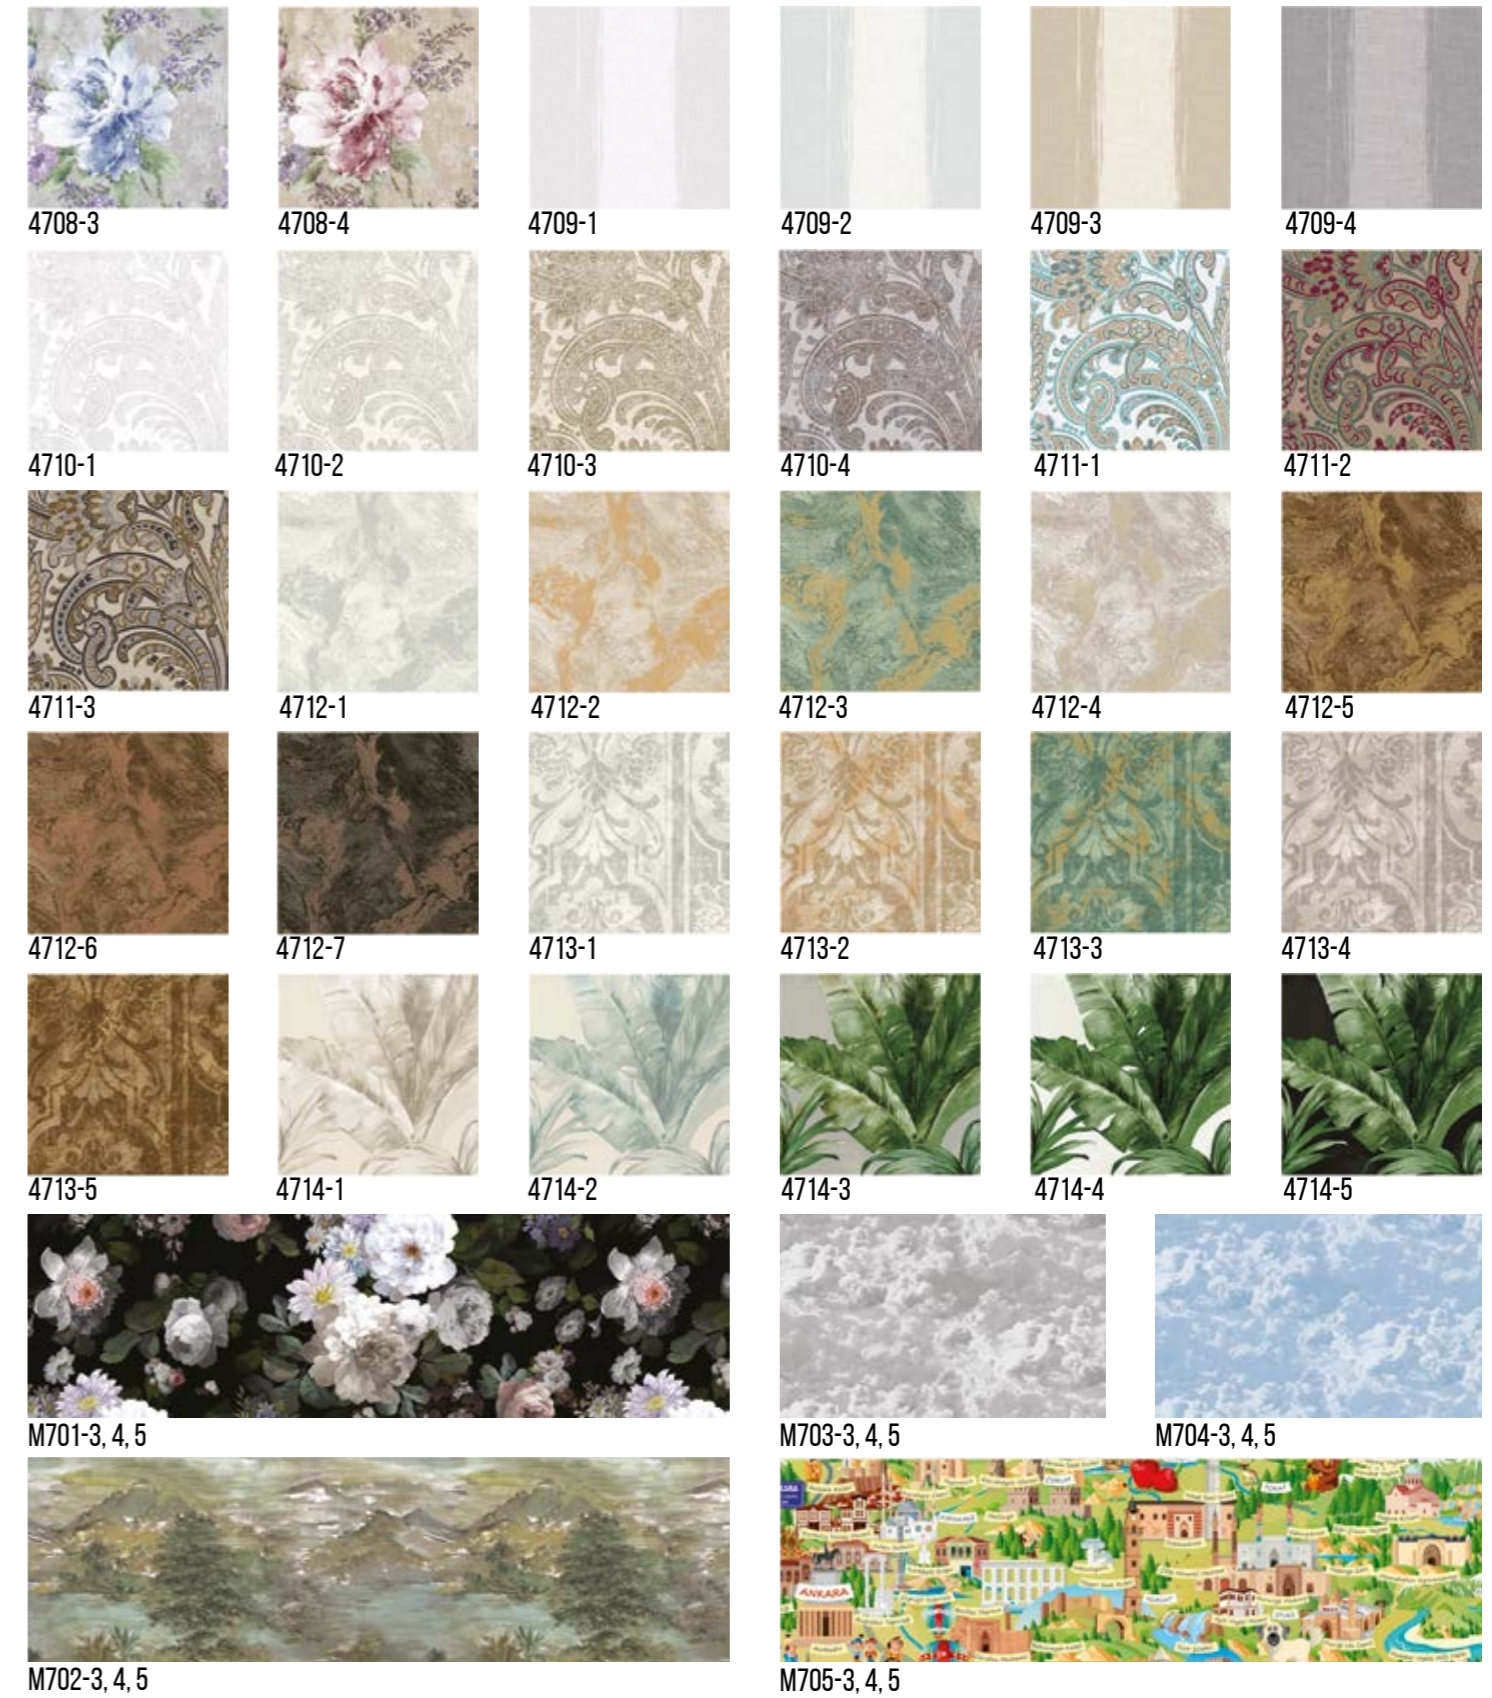

INDIGO

1.06 M X 10 M / NON-WOVEN BACK
PATTERNS

TR INDIGO DESEN / RENK : 19/77
EN INDIGO PATTERN / COLOUR : 19/77
RU INDIGO ДИЗАЙН / ЦВЕТ : 19/77