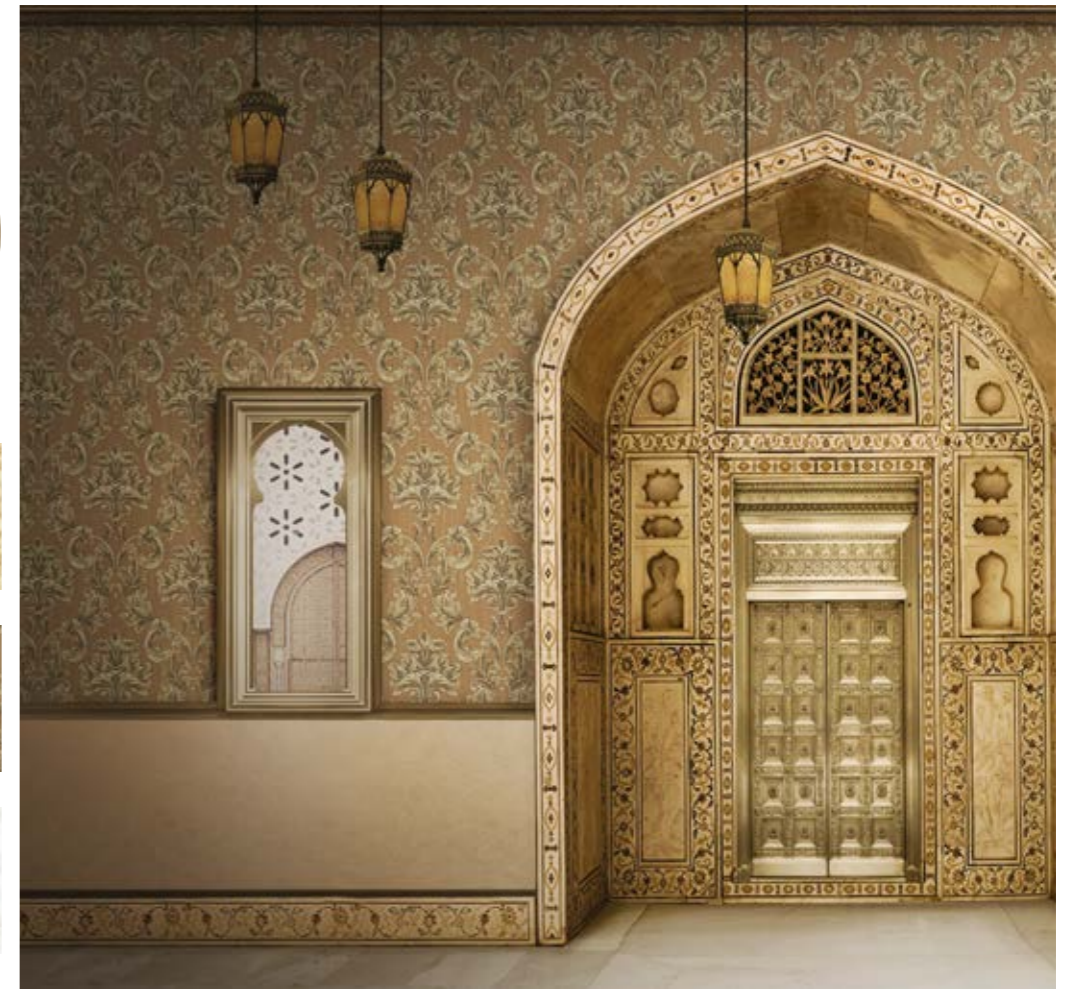

6806 SERIE

6808 SERIE

6805 SERIE

6804 SERIE