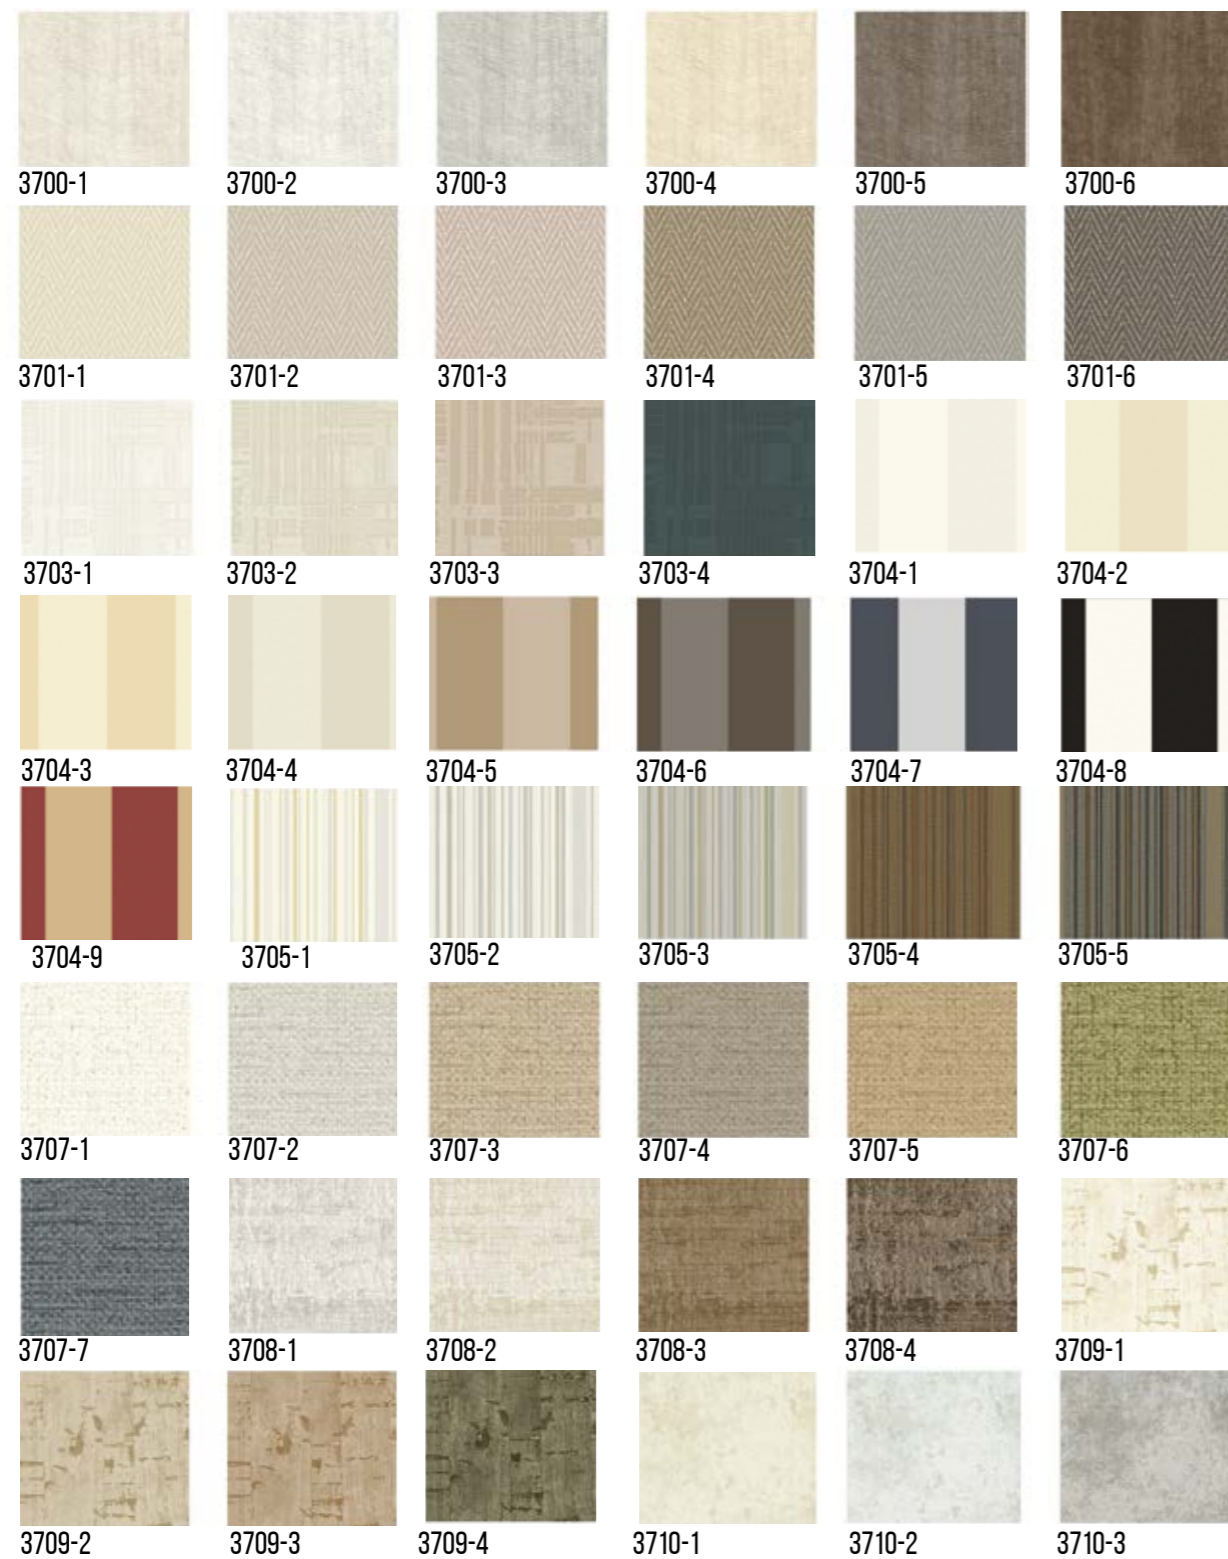

ALFA

1.06M X 15.6M / PAPER BACK
PATTERNS

TR ALFA DESEN / RENK : 18/102
EN ALFA PATTERN / COLOUR : 18/102
RU ALFA ДИЗАЙН / ЦВЕТ : 18/102