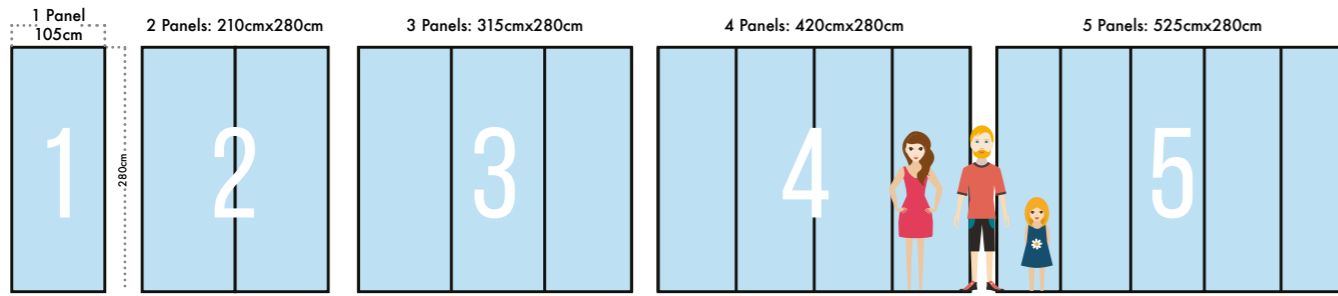

POSTER/MURAL/ФОТООБОИ

HOW TO APPLY:

1. Select panel number 1.

2. Lay panel face down on a flat surface. Apply the wallpaper paste evenly to the back of the panel, allow the paste to soak for 5 - 10 minutes, do not lay the pasted sheets on the top of each other. It is very important to take extra care to make sure the paste is applied to the edges. Try not to get paste on the printed side, apply the panel on to the wall using a soft cloth. Work from top to bottom and from left to right taking extra care not to overwork each panel. If one of the panels gets too wet or overworked by repositioning, it will stretch and make lining up the pattern more difficult.

3. Carefully remove excess paste from the front of the poster using a soft cloth. Too much rubbing or cleaning will remove the ink from the paper.

4. Repeat steps for remaining panels, following the printed guidelines on each panel. Overlap all joining edges by approximately 5 - 8mm. It is common for each panel of a wet poster to be around 106cm, larger than a dry panel of the poster as each panel expands once paste is applied.

5. Trim the excess edges (5 - 8mm) carefully when you stick 2nd panel and remain panels.

EN A NEW GENERATION OF NON-WOVEN WALL MURALS

Decorate your wall with the latest trends in fashion, art, design and architecture. Moneta non-woven murals are very easy to affix:

- Standard panel size: Width 105cm X Height 280cm
- The thickness of the sheets (0,30-0.40mm) prevents the forming of troublesome wrinkles that are difficult to remove.

• The non-woven material is dimensionally stable. That means that the mural is not affected by contact with the paste or changes in humidity.

• Due to their high stability, Moneta non-woven murals can be hung without a problem even over small cracks or bumps in the wall.

All Moneta products satisfy the most stringent print quality requirements. The printing technique employed enables a resolution that surpasses the perception of the human eye.

No screen is visible. The materials used guarantee high lightfastness and thus no change in colour even when exposed to direct light for longer periods.

The high volume of the non-woven material (250-350 g/m²) makes it sound-absorbing and the room osier. The matt fibrous surface is discreet, creating a calming ambience. Moneta non-woven murals are odourless and easy to remove, should you someday wish to take down the mural.

MONETA - THE SMART NON-WOVEN MURALS
The materials used contain neither recycled paper nor optical brightening substances. The environmentally friendly printing technique causes no emission of organic compounds. Harmless colours are used so that even indirect contact with food creates no problem.

INDIVIDUAL AND VARIABLE

Each Moneta non-woven mural is available in UP to three sizes. Some selected motifs are also available in different colours.

DESIGNED IN ADANA - MADE IN TURKEY